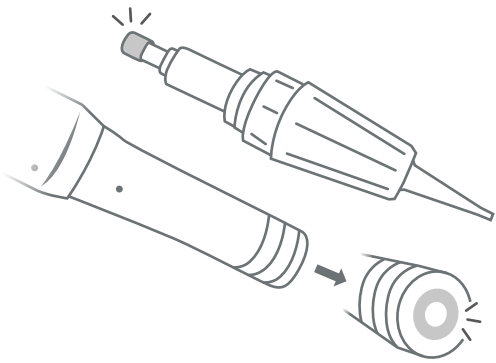

3 ADVANTAGES OF DMD DEVICE

01 Fastening Method using Magnet

- Needle and Device is connected by Magnetic
- Unshaking during operation
- Strong motor power can be delivered to the needles

02 PID(Proportional integral derivative) control

- PID controls maintains the same power and speed under all conditions that the pigments penetrates the skin evenly

03 Adjustable needle depth

- Adjustable needle depth by 0.1mm upto 2.0mm
- Tick marks in 0.2mm

VARIOUS TYPES OF TIPS

	WTNR-01	WTNR-01NN	WTNR-01EN	WTNR-03	WTNR-03EN	WTNR-05
ROUND						
	0.4mm/27G	0.2mm/33G	0.15mm/35G	0.25mm/31G	0.15mm/35G	0.25mm/31G
	Eyeliner, Eyebrow	Feathering Brow, Fine hair/ Eyeliner	No-pain treatment Eyebrow	Lip liner, Eyeliner	No-pain treatment Lip	Lip, Eyeliner
	WTNR-04F	WTNR-04S	WTNR-06F	WTNR-06A	WTNR-09M	
FLAT / MAGNUM						
	0.3mm/30G	0.3mm/30G	0.25mm/31G	0.25mm/31G	0.25mm/31G	
	Shading Brows, Hairline, Lip-coloring	EmboBrows, Hairline, Lip	Shading Brows, Hairline, Lip, Areola, Tattoo	EmboBrows, Hairline, Lip	Lip, Areola, Tattoo	
	WTNR-07		WTNR-22A	WTNR-09(2.0)	MASSAGE	
SPECIAL						
	0.25mm/31G		0.25mm/31G	0.2mm/33G	Silicon	
	EmboBrows, Hairline, Lip		Tattoo, Lip and Areola	Microneedling	Skin Massage